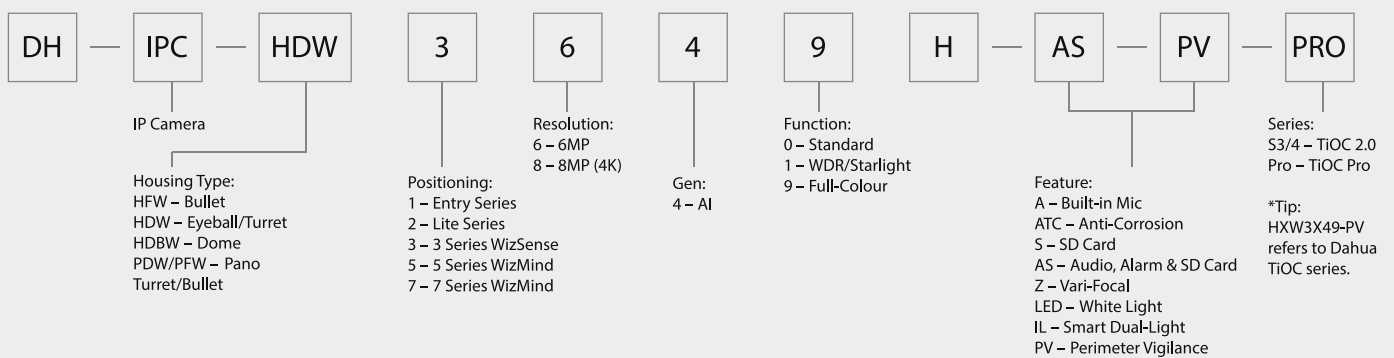

IP Cameras

IP Cameras: