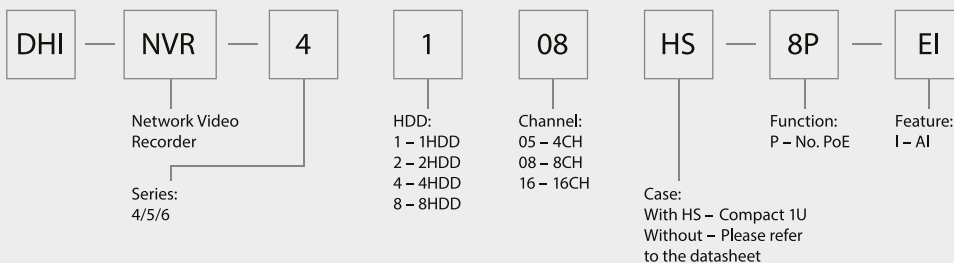

Network Video Recorders

Network Video Recorders (NVR):

*Tip:
The 4KS2 NVR will no longer be supported – its replacement model is the EI series.

The –I NVR will no longer be supported – its replacement model is the XI series, which means all Dahua NVRs on sale now are all AI NVRs.

EI refers to medium-level AI
XI refers to high-level AI