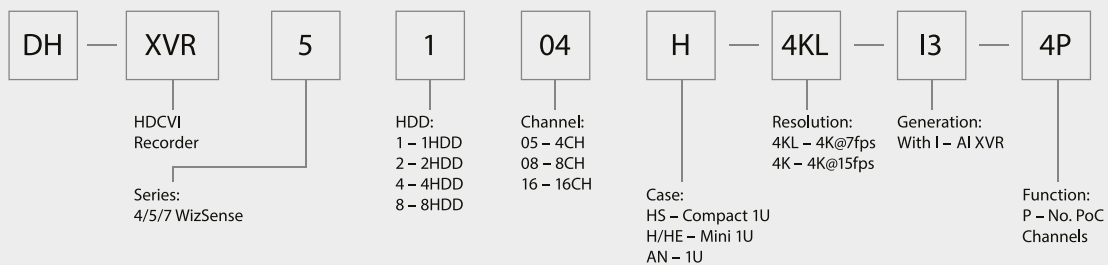

HDCVI Recorders

HDCVI Recorders (XVR):