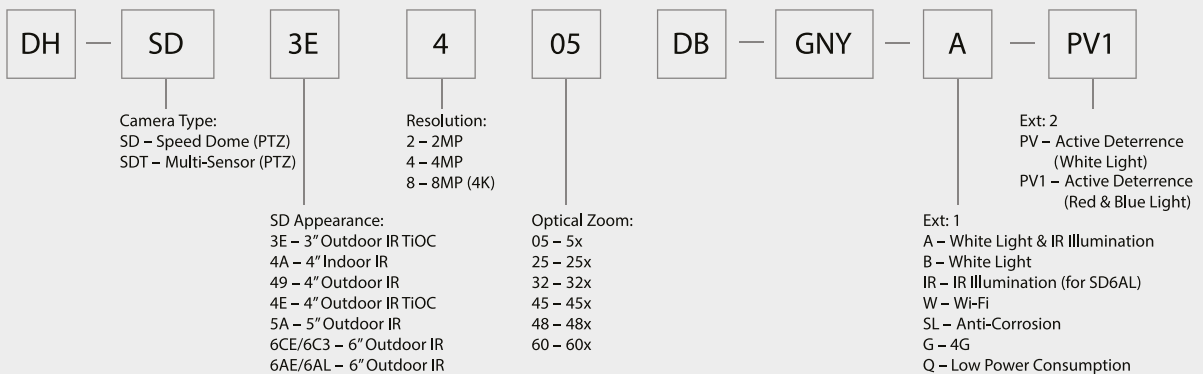

PTZ Cameras

PTZ Cameras: