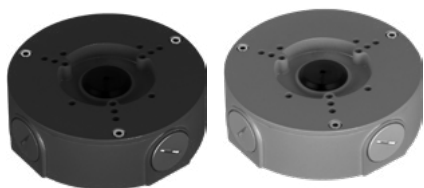

### DAHUA PFA130-E Round Aluminium Waterproof Junction Box

- Neat and integrated design
- Aluminium construction
- Waterproof

---

**L36259** White PFA130-E

---

**L36260** Grey PFA130-E-G

---

**L36261** Black PFA130-E-B