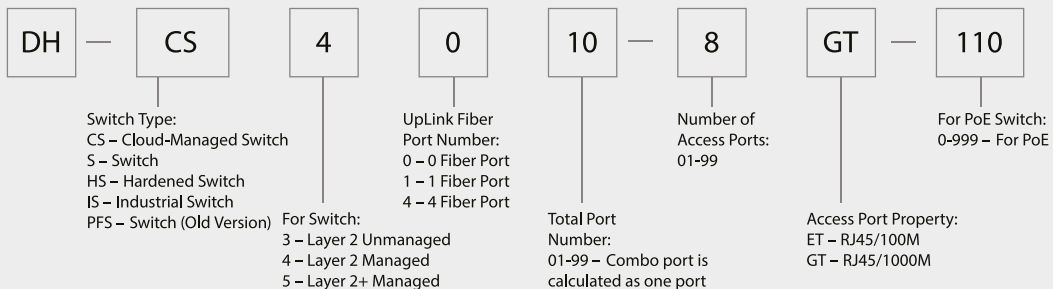

Network Switches

Network Switches: