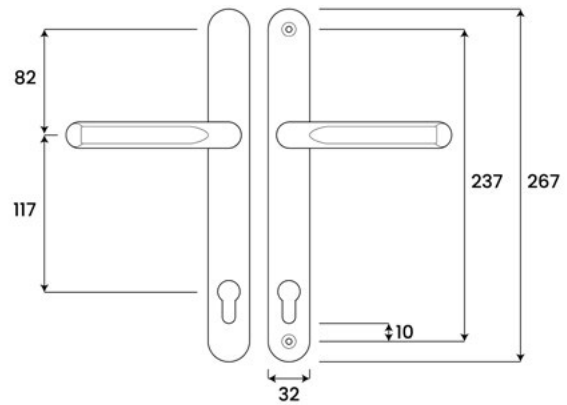

SUPPLIED WITH

- 1x Spindle 125mm (L) x 8mm (W)
- 2x Colour co-ordinated fixings 75mm
- 2x Colour co-ordinated fixings 85mm
- 2x Removable Spring Cassettes

SPECIFICATION

- Backplate: H 270mm x W 32mm
- Screw centres: 240mm
- Centres: 92mm
- Top screw to spindle: 106mm
- Base of euro to bottom screw: 17mm

SPECIFICATION

Backplate: H 245mm x W 34mm
 Screw centres: 212mm
 Centres: 92/62mm
 Top screw to spindle: 105mm & 75mm
 Base of euro to bottom screw: 20mm

AS12526 WHITE	AS12649 POL. CHROME
AS12650 POL. BRASS	AS12651 SILVER

BACKPLATE 245MM

SCREW CENTRES 212MM

LOCK CENTRES 92/62MM

Multi Point Door Handle Lever/Lever

LOCK CENTRES
117MM

SCREW CENTRES
237MM

BACK PLATE
267MM

DESCRIPTION

SPECIFICATION

- Backplate: H 267mm x W 32mm
- Screw centres: 237mm
- Centres: 117mm
- Top screw to spindle: 82mm
- Base of euro to bottom screw: 10mm

AS12656
WHITE

BACKPLATE 267MM

SCREW CENTRES 237MM

LOCK CENTRES 117MM