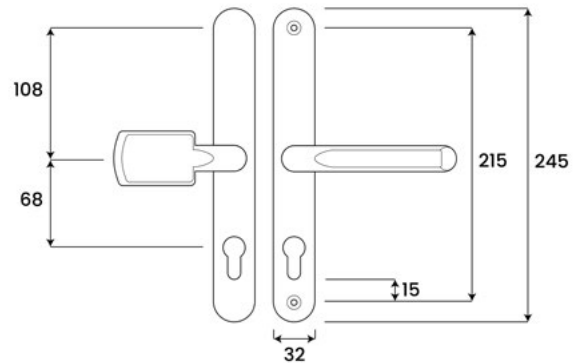

Multi Point Door Handle Lever/Pad

LOCK CENTRES
68MM

SCREW CENTRES
215MM

BACK PLATE
245MM

DESCRIPTION

A high quality durable multi point door handle, compatible with most multi point locks. Cycle tested for over 50,000 operations. Salt-spray tested for up to 480 hours.

SUPPLIED WITH

- 1x Spindle 125mm (L) x 8mm (W)
- 2x Colour co-ordinated fixings 75mm
- 2x Colour co-ordinated fixings 85mm
- 2x Removable Spring Cassettes

SPECIFICATION

- Backplate: H 245mm x W 32mm
- Screw centres: 215mm
- Centres: 68mm
- Top screw to spindle: 108mm
- Base of euro to bottom screw: 15mm

SPECIFICATION

- Backplate: H 232mm x W 32mm
- Screw centres: 203mm
- Centres: 92mm
- Top screw to spindle: 48mm
- Base of euro to bottom screw: 40mm

AS12502
WHITE

BACKPLATE 232MM

SCREW CENTRES 203MM

LOCK CENTRES 92MM

SPECIFICATION

- Backplate: H 267mm x W 32mm
- Screw centres: 237mm
- Centres: 117mm
- Top screw to spindle: 82mm
- Base of euro to bottom screw: 10mm

AS12656
WHITE

BACKPLATE 267MM

SCREW CENTRES 237MM

LOCK CENTRES 117MM