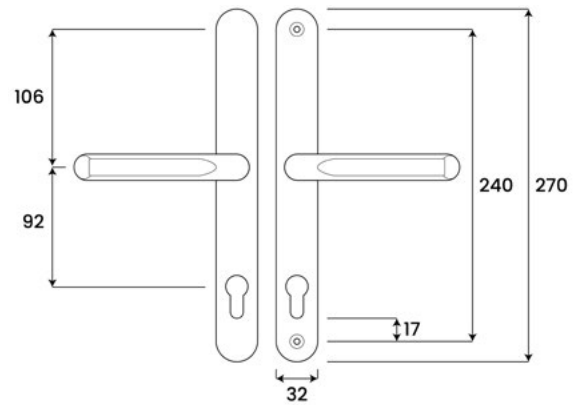

SUPPLIED WITH

- 1x Spindle 125mm (L) x 8mm (W)
- 2x Colour co-ordinated fixings 75mm
- 2x Colour co-ordinated fixings 85mm
- 2x Removable Spring Cassettes

SPECIFICATION

- Backplate: H 246mm x W 32mm
- Screw centres: 215mm
- Centres: 92mm
- Top screw to spindle: 75mm
- Base of euro to bottom screw: 23mm

Multi Point Door Handle Lever/Lever

LOCK CENTRES
92MM

SCREW CENTRES
240MM

BACK PLATE
270MM

DESCRIPTION

A high quality durable multi point door handle, compatible with most multi point locks. Cycle tested for over 50,000 operations. Salt-spray tested for up to 480 hours.

SUPPLIED WITH

- 1x Spindle 125mm (L) x 8mm (W)
- 2x Colour co-ordinated fixings 75mm
- 2x Colour co-ordinated fixings 85mm
- 2x Removable Spring Cassettes

SPECIFICATION

- Backplate: H 270mm x W 32mm
- Screw centres: 240mm
- Centres: 92mm
- Top screw to spindle: 106mm
- Base of euro to bottom screw: 17mm

SPECIFICATION

- Backplate: H 267mm x W 32mm
- Screw centres: 237mm
- Centres: 117mm
- Top screw to spindle: 82mm
- Base of euro to bottom screw: 10mm

AS12656
WHITE

BACKPLATE 267MM

SCREW CENTRES 237MM

LOCK CENTRES 117MM