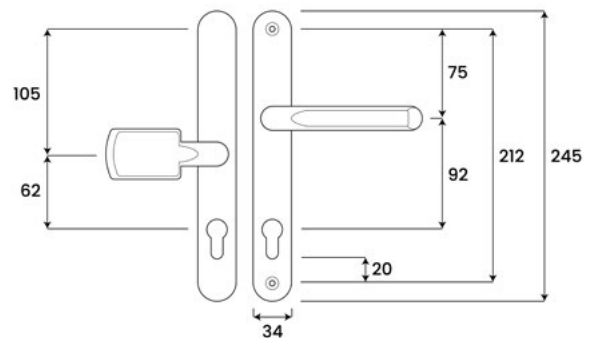

SUPPLIED WITH

- 1x Spindle 125mm (L) x 8mm (W)
- 2x Colour co-ordinated fixings 75mm
- 2x Colour co-ordinated fixings 85mm
- 2x Removable Spring Cassettes

SPECIFICATION

- Backplate: H 270mm x W 32mm
- Screw centres: 240mm
- Centres: 92mm
- Top screw to spindle: 106mm
- Base of euro to bottom screw: 17mm

AS12514
WHITE

BACKPLATE 270MM

SCREW CENTRES 240MM

LOCK CENTRES 92MM

Multi Point Door Handle Lever/Pad

LOCK CENTRES 92/62MM	SCREW CENTRES 212MM	BACK PLATE 245MM
--------------------------------	-------------------------------	----------------------------

SPECIFICATION

Backplate: H 245mm x W 34mm
 Screw centres: 212mm
 Centres: 92/62mm
 Top screw to spindle: 105mm & 75mm
 Base of euro to bottom screw: 20mm

AS12526 WHITE	AS12649 POL. CHROME
AS12650 POL. BRASS	AS12651 SILVER

SPECIFICATION

- Backplate: H 267mm x W 32mm
- Screw centres: 237mm
- Centres: 117mm
- Top screw to spindle: 82mm
- Base of euro to bottom screw: 10mm

AS12656
WHITE

BACKPLATE 267MM

SCREW CENTRES 237MM

LOCK CENTRES 117MM