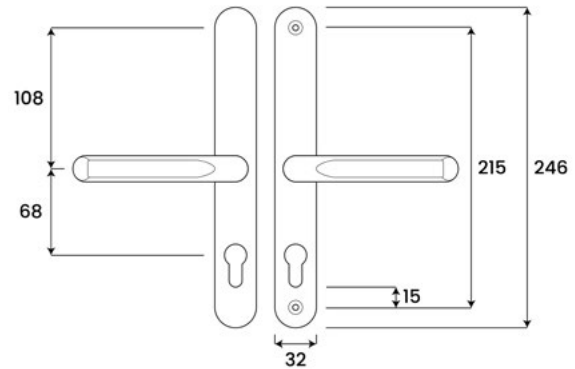

SUPPLIED WITH

- 1x Spindle 125mm (L) x 8mm (W)
- 2x Colour co-ordinated fixings 75mm
- 2x Colour co-ordinated fixings 85mm
- 2x Removable Spring Cassettes

SPECIFICATION

- Backplate: H 245mm x W 32mm
- Screw centres: 215mm
- Centres: 68mm
- Top screw to spindle: 108mm
- Base of euro to bottom screw: 15mm

- 1x Spindle 125mm (L) x 8mm (W)
- 2x Colour co-ordinated fixings 75mm
- 2x Colour co-ordinated fixings 85mm
- 2x Removable Spring Cassettes

SPECIFICATION

- Backplate: H 246mm x W 32mm
- Screw centres: 215mm
- Centres: 68mm
- Top screw to spindle: 108mm
- Base of euro to bottom screw: 15mm

SUPPLIED WITH

- 1x Spindle 125mm (L) x 8mm (W)
- 2x Colour co-ordinated fixings 75mm
- 2x Colour co-ordinated fixings 85mm
- 2x Removable Spring Cassettes

SPECIFICATION

- Backplate: H 246mm x W 32mm
- Screw centres: 215mm
- Centres: 70mm
- Top screw to spindle: 106mm
- Base of euro to bottom screw: 15mm

SPECIFICATION

- Backplate: H 267mm x W 32mm
- Screw centres: 237mm
- Centres: 117mm
- Top screw to spindle: 82mm
- Base of euro to bottom screw: 10mm

AS12656
WHITE

BACKPLATE 267MM

SCREW CENTRES 237MM

LOCK CENTRES 117MM