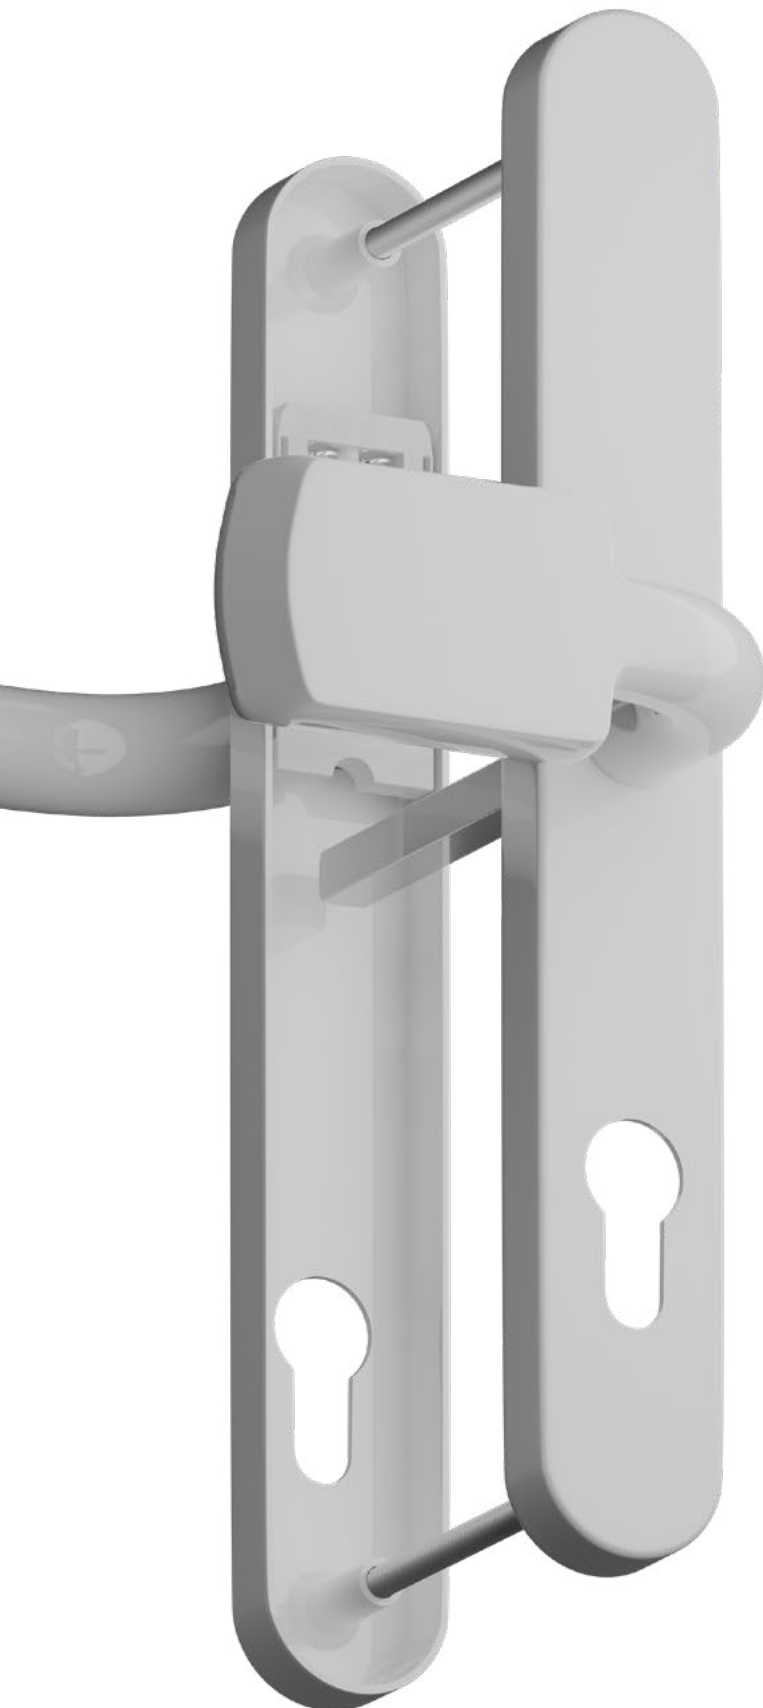

SUPPLIED WITH

- 1x Spindle 125mm (L) x 8mm (W)
- 2x Colour co-ordinated fixings 75mm
- 2x Colour co-ordinated fixings 85mm
- 2x Removable Spring Cassettes

SPECIFICATION

- Backplate: H 270mm x W 32mm
- Screw centres: 240mm
- Centres: 92mm
- Top screw to spindle: 106mm
- Base of euro to bottom screw: 17mm

DESCRIPTION

A high quality durable multi point door handle, compatible with most multi point locks. Cycle tested for over 50,000 operations. Salt-spray tested for up to 480 hours.

SUPPLIED WITH

- 1x Spindle 125mm (L) x 8mm (W)
- 2x Colour co-ordinated fixings 75mm
- 2x Colour co-ordinated fixings 85mm
- 2x Removable Spring Cassettes

SPECIFICATION

Backplate: H 245mm x W 34mm
 Screw centres: 212mm
 Centres: 92/62mm
 Top screw to spindle: 105mm & 75mm
 Base of euro to bottom screw: 20mm

AS12526 WHITE	AS12649 POL. CHROME
AS12650 POL. BRASS	AS12651 SILVER

SPECIFICATION

- Backplate: H 267mm x W 32mm
- Screw centres: 237mm
- Centres: 117mm
- Top screw to spindle: 82mm
- Base of euro to bottom screw: 10mm

AS12656
WHITE

BACKPLATE 267MM

SCREW CENTRES 237MM

LOCK CENTRES 117MM