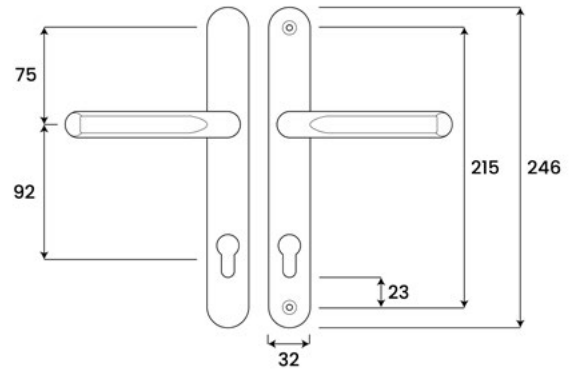

SUPPLIED WITH

- 1x Spindle 125mm (L) x 8mm (W)
- 2x Colour co-ordinated fixings 75mm
- 2x Colour co-ordinated fixings 85mm
- 2x Removable Spring Cassettes

SPECIFICATION

- Backplate: H 245mm x W 34mm
- Screw centres: 122mm
- Centres: 92mm
- Top screw to spindle: 22mm
- Base of euro to bottom screw: 27mm

SCREW CENTRES
215MM

BACK PLATE
246MM

DESCRIPTION

A high quality durable multi point door handle, compatible with most multi point locks. Cycle tested for over 50,000 operations. Salt-spray tested for up to 480 hours.

SUPPLIED WITH

- 1x Spindle 125mm (L) x 8mm (W)
- 2x Colour co-ordinated fixings 75mm
- 2x Colour co-ordinated fixings 85mm
- 2x Removable Spring Cassettes

SPECIFICATION

- Backplate: H 246mm x W 32mm
- Screw centres: 215mm
- Centres: 92mm
- Top screw to spindle: 75mm
- Base of euro to bottom screw: 23mm

SPECIFICATION

- Backplate: H 267mm x W 32mm
- Screw centres: 237mm
- Centres: 117mm
- Top screw to spindle: 82mm
- Base of euro to bottom screw: 10mm

AS12656
WHITE

BACKPLATE 267MM

SCREW CENTRES 237MM

LOCK CENTRES 117MM