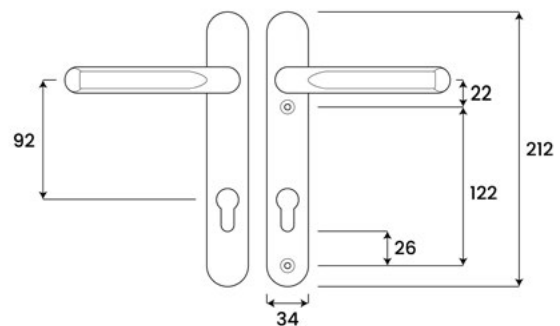

SUPPLIED WITH

- 1x Spindle 125mm (L) x 8mm (W)
- 2x Colour co-ordinated fixings 75mm
- 2x Colour co-ordinated fixings 85mm
- 2x Removable Spring Cassettes

SPECIFICATION

- Backplate: H 246mm x W 32mm
- Screw centres: 215mm
- Centres: 70mm
- Top screw to spindle: 106mm
- Base of euro to bottom screw: 15mm

DESCRIPTION

A high quality durable multi point door handle, compatible with most multi point locks. Cycle tested for over 50,000 operations. Salt-spray tested for up to 480 hours.

SUPPLIED WITH

- 1x Spindle 125mm (L) x 8mm (W)
- 2x Colour co-ordinated fixings 75mm
- 2x Colour co-ordinated fixings 85mm
- 2x Removable Spring Cassettes

SPECIFICATION

- Backplate: H 212mm x W 34mm
- Screw centres: 122mm
- Centres: 92mm
- Top screw to spindle: 22mm
- Base of euro to bottom screw: 26mm

AS12515
WHITE

AS12516
POL. CHROME

AS12517
POL. BRASS

AS12518
SILVER

SPECIFICATION

- Backplate: H 232mm x W 32mm
- Screw centres: 203mm
- Centres: 92mm
- Top screw to spindle: 48mm
- Base of euro to bottom screw: 40mm

AS12502
WHITE

BACKPLATE 232MM

SCREW CENTRES 203MM

LOCK CENTRES 92MM