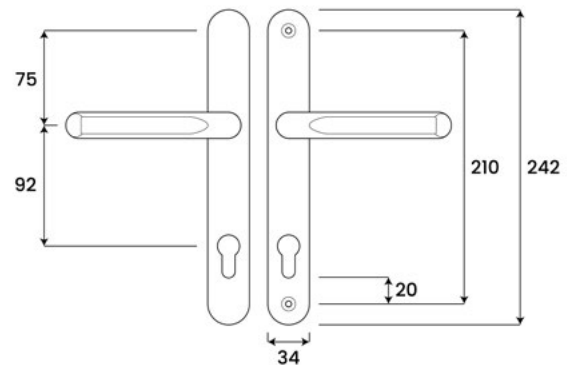

SPECIFICATION

- Backplate: H 232mm x W 32mm
- Screw centres: 203mm
- Centres: 92mm
- Top screw to spindle: 48mm
- Base of euro to bottom screw: 40mm

AS12502
WHITE

BACKPLATE 232MM

SCREW CENTRES 203MM

LOCK CENTRES 92MM

Multi Point Door Handle Lever/Lever

LOCK CENTRES
92MM

SCREW CENTRES
210MM

BACK PLATE
242MM

DESCRIPTION

A high quality durable multi point door handle, compatible with most multi point locks. Cycle tested for over 50,000 operations. Salt-spray tested for up to 480 hours.

SUPPLIED WITH

- 1x Spindle 125mm (L) x 8mm (W)
- 2x Colour co-ordinated fixings 75mm
- 2x Colour co-ordinated fixings 85mm
- 2x Removable Spring Cassettes

SPECIFICATION

- Backplate: H 242mm x W 34mm
- Screw centres: 210mm
- Centres: 92mm
- Top screw to spindle: 75mm
- Base of euro to bottom screw: 20mm

SPECIFICATION

- Backplate: H 267mm x W 32mm
- Screw centres: 237mm
- Centres: 117mm
- Top screw to spindle: 82mm
- Base of euro to bottom screw: 10mm

AS12656
WHITE

BACKPLATE 267MM

SCREW CENTRES 237MM

LOCK CENTRES 117MM