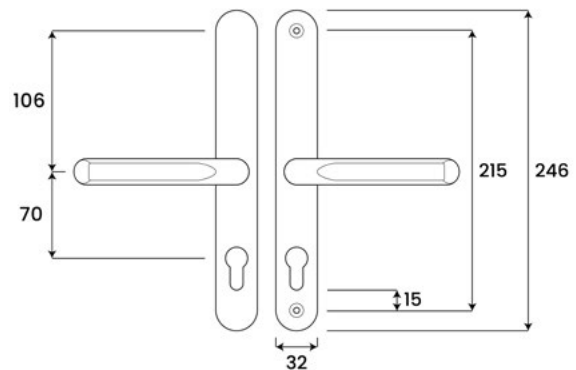

- 1x Spindle 125mm (L) x 8mm (W)
- 2x Colour co-ordinated fixings 75mm
- 2x Colour co-ordinated fixings 85mm
- 2x Removable Spring Cassettes

SPECIFICATION

- Backplate: H 246mm x W 32mm
- Screw centres: 215mm
- Centres: 68mm
- Top screw to spindle: 108mm
- Base of euro to bottom screw: 15mm

Multi Point Door Handle Lever/Lever

LOCK CENTRES
70MM

SCREW CENTRES
215MM

BACK PLATE
246MM

DESCRIPTION

A high quality durable multi point door handle, compatible with most multi point locks. Cycle tested for over 50,000 operations. Salt-spray tested for up to 480 hours.

SUPPLIED WITH

- 1x Spindle 125mm (L) x 8mm (W)
- 2x Colour co-ordinated fixings 75mm
- 2x Colour co-ordinated fixings 85mm
- 2x Removable Spring Cassettes

SPECIFICATION

- Backplate: H 246mm x W 32mm
- Screw centres: 215mm
- Centres: 70mm
- Top screw to spindle: 106mm
- Base of euro to bottom screw: 15mm

SPECIFICATION

- Backplate: H 267mm x W 32mm
- Screw centres: 237mm
- Centres: 117mm
- Top screw to spindle: 82mm
- Base of euro to bottom screw: 10mm

AS12656
WHITE

BACKPLATE 267MM

SCREW CENTRES 237MM

LOCK CENTRES 117MM