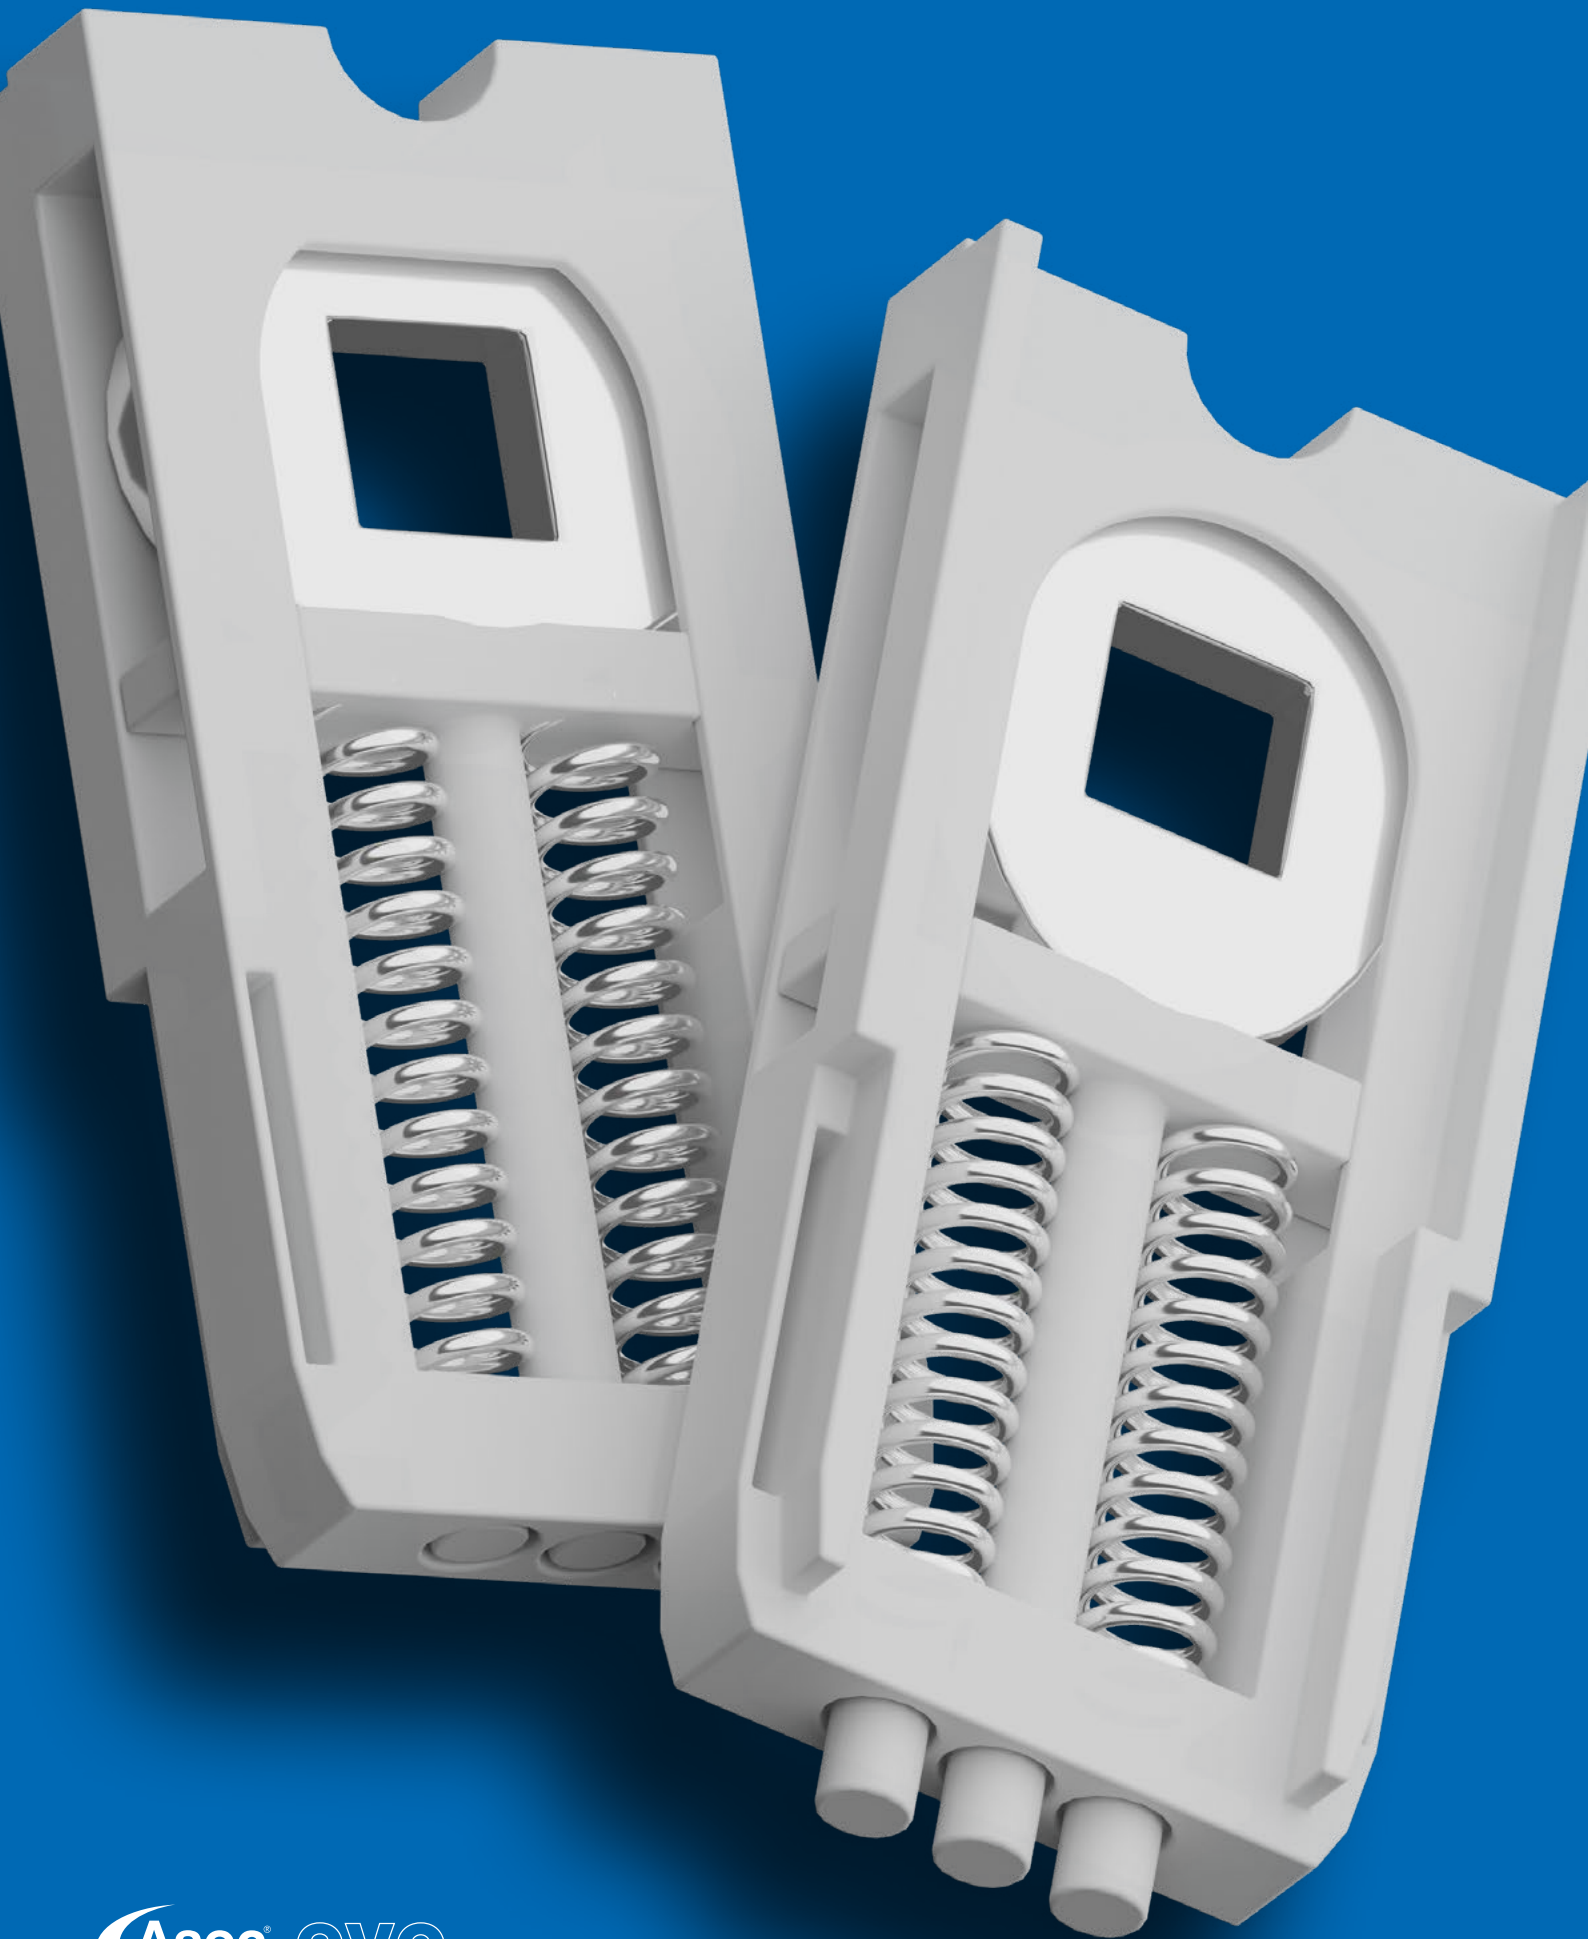

evo

Evolution of the Door Handle

The Evo door handle range sets a new standard in UPVC door hardware, engineered to deliver exceptional strength, style, and reliability. Designed with versatility in mind, it seamlessly supports a wide range of uPVC door configurations and works effortlessly with standard multipoint locking mechanisms, making it the perfect choice for both upgrades and new installations. Available in popular PZ centre sizes including 68mm, 70mm, and 92mm, the Evo range ensures a fast, hassle-free fit with existing door setups, saving time on installation without compromising on performance.

Built to last, every Evo handle is salt-spray tested for up to 480 hours, offering outstanding resistance to corrosion. Whether installed in coastal environments or exposed to the elements daily, you can trust Evo to maintain its strength and finish over time.

SUPPLIED WITH

- 1x Spindle 125mm (L) x 8mm (W)
- 2x Colour co-ordinated fixings 75mm
- 2x Colour co-ordinated fixings 85mm
- 2x Removable Spring Cassettes

SPECIFICATION

- Backplate: H 245mm x W 32mm
- Screw centres: 215mm
- Centres: 68mm
- Top screw to spindle: 108mm
- Base of euro to bottom screw: 15mm