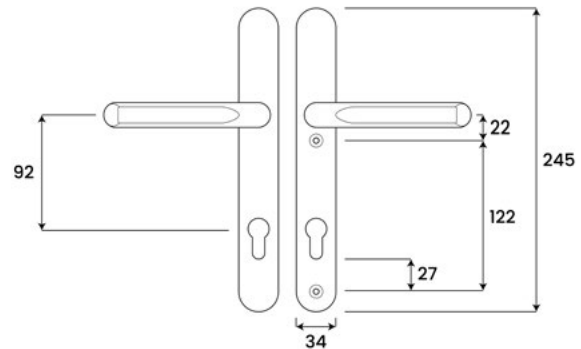

SPECIFICATION

- Backplate: H 232mm x W 32mm
- Screw centres: 203mm
- Centres: 92mm
- Top screw to spindle: 48mm
- Base of euro to bottom screw: 40mm

AS12502
WHITE

BACKPLATE 232MM

SCREW CENTRES 203MM

LOCK CENTRES 92MM

SUPPLIED WITH

- 1x Spindle 125mm (L) x 8mm (W)
- 2x Colour co-ordinated fixings 75mm
- 2x Colour co-ordinated fixings 85mm
- 2x Removable Spring Cassettes

SPECIFICATION

- Backplate: H 242mm x W 34mm
- Screw centres: 210mm
- Centres: 92mm
- Top screw to spindle: 75mm
- Base of euro to bottom screw: 20mm

Multi Point Door Handle Lever/Lever

LOCK CENTRES
92MM

SCREW CENTRES
122MM

BACK PLATE
245MM

DESCRIPTION

A high quality durable multi point door handle, compatible with most multi point locks. Cycle tested for over 50,000 operations. Salt-spray tested for up to 480 hours.

SUPPLIED WITH

- 1x Spindle 125mm (L) x 8mm (W)
- 2x Colour co-ordinated fixings 75mm
- 2x Colour co-ordinated fixings 85mm
- 2x Removable Spring Cassettes

SPECIFICATION

- Backplate: H 245mm x W 34mm
- Screw centres: 122mm
- Centres: 92mm
- Top screw to spindle: 22mm
- Base of euro to bottom screw: 27mm