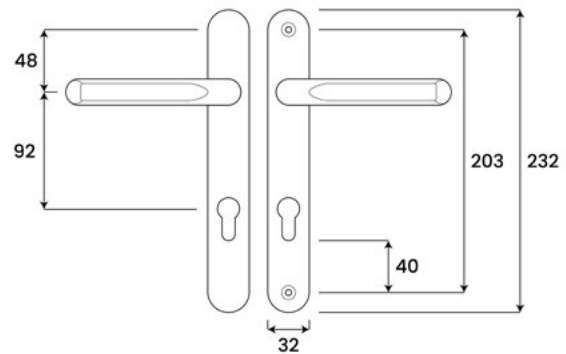

SPECIFICATION

- Backplate: H 212mm x W 34mm
- Screw centres: 122mm
- Centres: 92mm
- Top screw to spindle: 22mm
- Base of euro to bottom screw: 26mm

AS12515
WHITE

AS12516
POL. CHROME

AS12517
POL. BRASS

AS12518
SILVER

SPECIFICATION

- Backplate: H 232mm x W 32mm
- Screw centres: 203mm
- Centres: 92mm
- Top screw to spindle: 48mm
- Base of euro to bottom screw: 40mm

AS12502
WHITE

BACKPLATE 232MM

SCREW CENTRES 203MM

LOCK CENTRES 92MM

SUPPLIED WITH

- 1x Spindle 125mm (L) x 8mm (W)
- 2x Colour co-ordinated fixings 75mm
- 2x Colour co-ordinated fixings 85mm
- 2x Removable Spring Cassettes

SPECIFICATION

- Backplate: H 242mm x W 34mm
- Screw centres: 210mm
- Centres: 92mm
- Top screw to spindle: 75mm
- Base of euro to bottom screw: 20mm

SPECIFICATION

- Backplate: H 267mm x W 32mm
- Screw centres: 237mm
- Centres: 117mm
- Top screw to spindle: 82mm
- Base of euro to bottom screw: 10mm

AS12656
WHITE

BACKPLATE 267MM

SCREW CENTRES 237MM

LOCK CENTRES 117MM